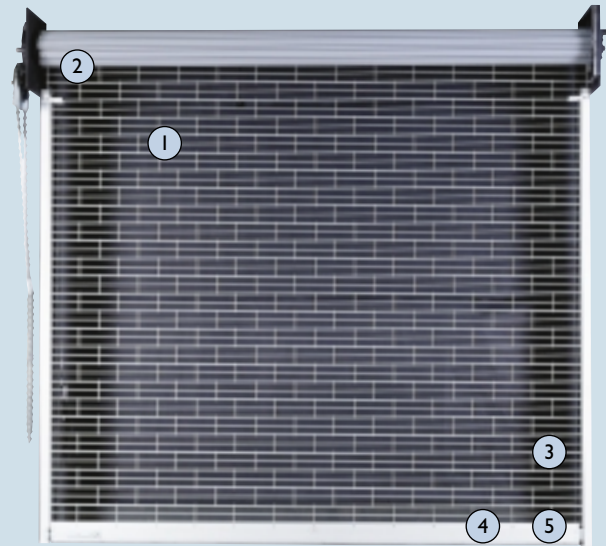

APPLICATION GUIDE

DuraGrille
STANDARD

Cafeteria/Concessions	●
High Security	○
Shopping Mall/Retail	●
Underground Parking	○

● Best Choice   ○ Good Solution