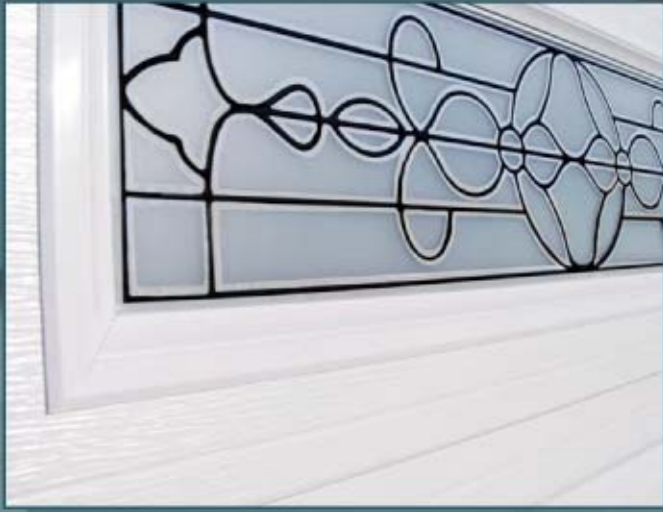

ENDURING ELEGANCE. TIMELESS TRADITION.

A Look That's Tough to Resist

Raynor Masterpiece™ combines all the features homeowners want. Its eye-catching, deeply embossed woodgrain texture adds instant curb appeal to any home, while its two-sided steel design keeps your home safe and secure. Best of all, our EnduraCote™ Hardware System is standard, so the entire package – door and hardware – is warranted "For As Long As You Own Your Home."